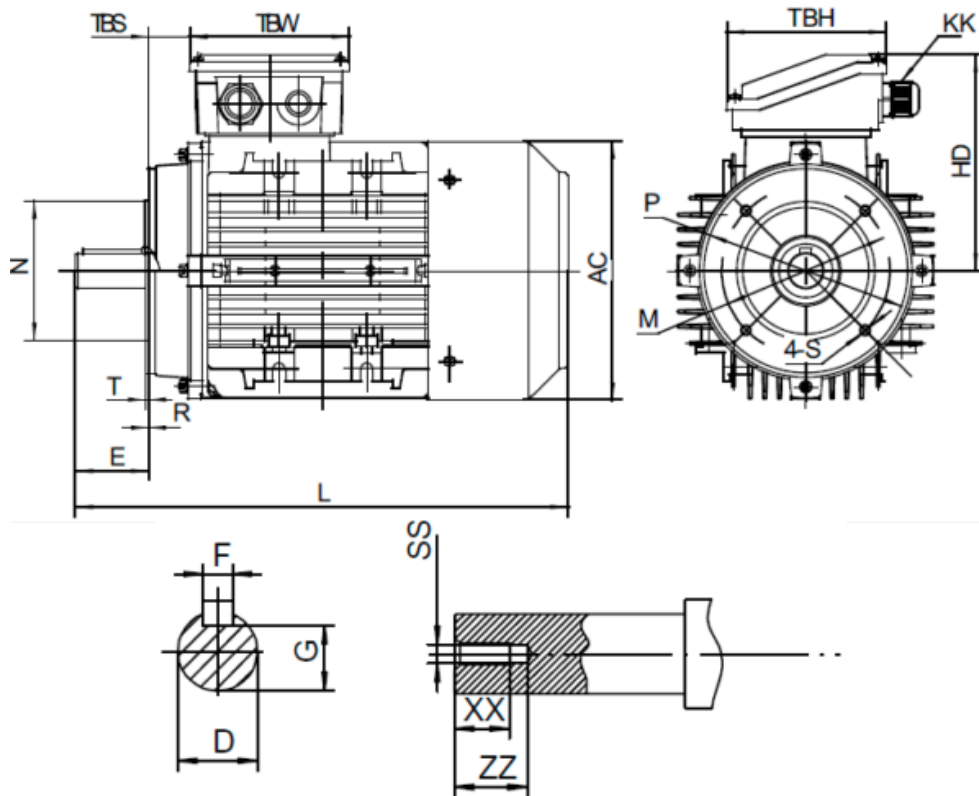

Data Sheet

Article number: 25180040061540

Description: Kleedrive T3A 132M1-6 4.0kw 900 rpm UL/CSA
3x230/400V 50 HZ IP55 B14 Eff=86,8%

Measures

AA = 260	L = 460/498	TBH = 118
AC = Ø261	M = Ø165	TBS = 36.5
AD = 323	N = Ø130	TBW = 118
D = Ø38	P = Ø200	XX = 28
E = 80	R = 0	ZZ = 37
F = 10	S = M10	
G = 33	SS = M12	
HD = 191	T = 3.5	